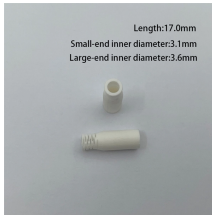

Discover how to choose the right fiber optic power meter for your needs. Learn to measure the power of optical signals in fiber optic cables with precision.

Under the situation of laboratory, LANs, WANs and CATV as well as long distance optical network, it can be used to identify optical fiber, measure optical attenuation, verify continuity and evaluate fiber link ...

Designed for extended use in the field, the Optical Power Expert delivers best-in-class optical performances day in, day out. EXFO's track-record of robustness, backed with IP54 design for water ...