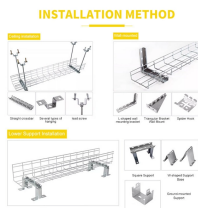

This 12 port fiber access terminal box is designed to connect feeder cables to ...

It is an optical fiber device with multiple input ends and multiple output ends, especially suitable for connecting the central office and terminal equipment in passive optical networks (EPON, ...