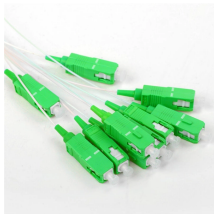

## Optical cable splicing optoelectronic box

Fiber splice boxes from Amphenol Network Solutions are designed for splice-only applications. They are suited for optical cable splice collection points for DAS, MTU and MDU.

Aerial & Direct Burial Fiber Optic Cable Enclosure with Fiber Splice Tray for Splicing with Fusion splicer with Fusion Splice Sleeves 60mm (Mechanical 96 Strand)

Riteoptic fiber optic cable joint box provides optical, sealing and mechanical strength of the continuity between adjacent fiber optic cable connection protection device.

The ADSS/OPGW Metal Junction Box, also known as a splicing box or Metal Joint Junction Box, is designed to house fiber core splices for outdoor intermediate optical cables. It connects trunk cables ...

Splice boxes ensure continuously reliable real-time data transmission. With their compact and uniform design, the splice boxes for both the DIN rail and 19" mounting provide ample interior space for the ...