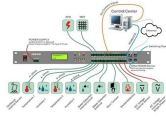

An Optical Time Domain Reflectometer (OTDR) is a precision tool used to detect faults and measure loss along fiber optic links by analyzing backscattered light from high-speed pulses. Essential for ...