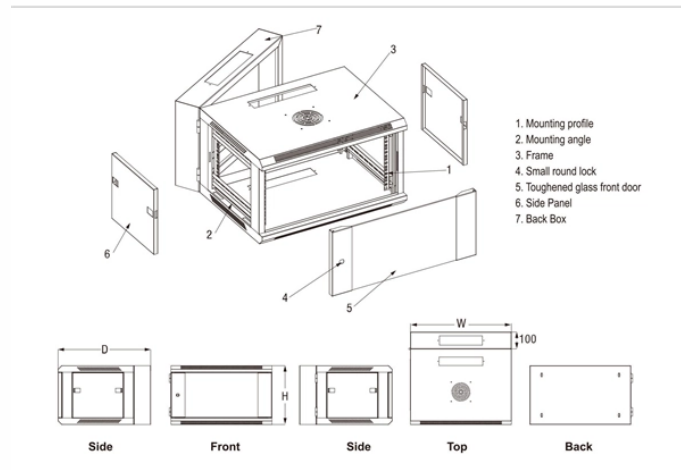

## Optical Time Domain Reflectometer Amplifier Service

An optical time-domain reflectometer (OTDR) is an optoelectronic instrument used for testing the integrity of fiber optic cables.. An OTDR injects a series of optical pulses into the fiber under test.