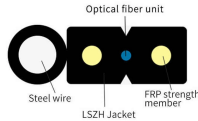

Optical Port Module SPF

Overview

The SFP was designed after the GBIC interface, and allows greater port density (number of transceivers per given area) than the GBIC, which is why SFP is also known as mini-GBIC. Overview Small Form-factor Pluggable (SFP) is a compact, network interface module format used for both and applications. An SFP interface on. SFP transceivers are available with a variety of transmitter and receiver specifications, allowing users to select the appropriate transceiver for each link to provide the required optical or electrical reach over. Quad Small Form-factor Pluggable (QSFP) transceivers are available with a variety of transmitter and receiver types, allowing users to select the appropriate transceiver for each link to provide the required optical reach over.

Optical Port Module SPF

Choose from a variety of lens types and treatments to fit your lifestyle needs. Most orders are available for pick up at your local warehouse in 5-7 days.

The SFP was designed after the GBIC interface, and allows greater port density (number of transceivers per given area) than the GBIC, which is why SFP is also known as mini-GBIC.