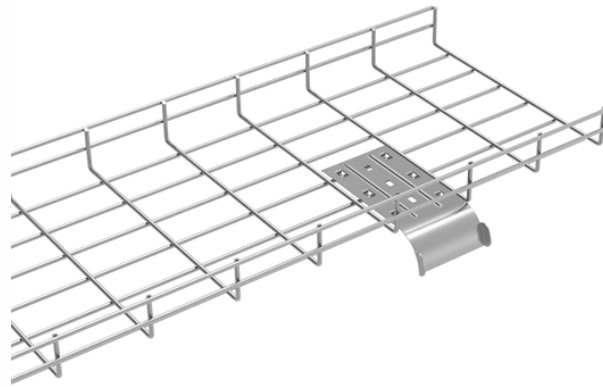

## Optical Module Integrated Cable

The LightCONEX® optical backplane module connector consists of a connector shell and insert. The shell is designed to provide float for the insert in both the X- and Y-directions to enable alignment of ...