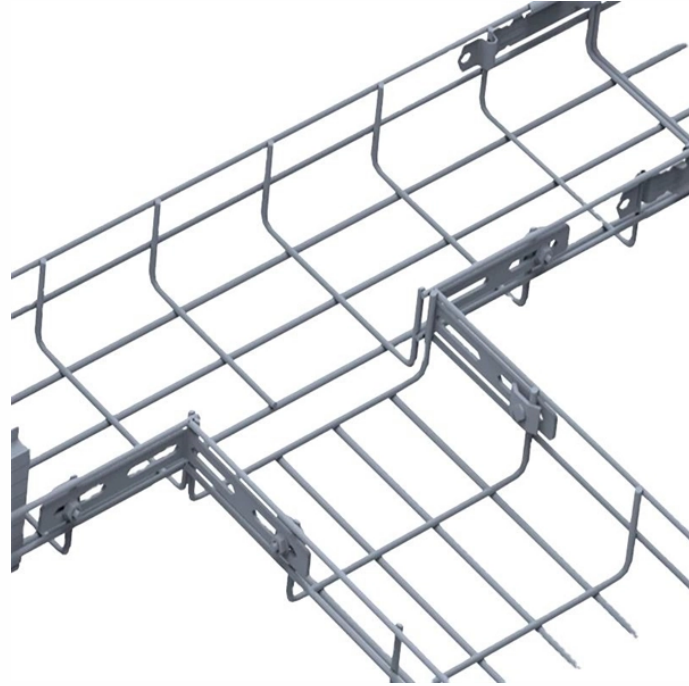

Optical Cable Lead Connector

Optical Cable Lead Connector

Fiber Optic Cable Connectors are used to connect two runs of fiber optic cable. The most popular versions include, push-on Square Connectors (SC), snap-in Lucent Connectors (LC), and twist-on ...