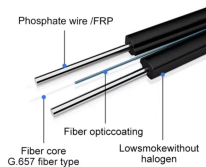

Optical Fiber Digital Extender Coupler 2 Pack, Toslink Optic Audio Female to Female S/PDIF Cable Extension Connector Adapter for Connecting Two Optical Fiber Digital Cables

Shop DigiKey's large in-stock selection of Fiber Optic Connector Adapters. View inventory, pricing and order now for same day shipping!

Meet all of your fiber optic cable assembly needs in full with our extensive line of trunk assemblies, breakout harnesses, patch cords, interconnects, and pigtails.

Explore our selection of fiber optic connectors for sale at Cables Plus USA. We carry fiber optic LC connectors, SC fiber optic connectors, and fiber optic ST connectors in multimode and single-mode ...

Molex Pre-Terminated Fiber Optic Leads offer premium factory-controlled optical performance on a variety of connectors that enable fast, economical installation.

As a leading supplier of advanced fiber optic components, Molex has an extensive product offering that includes a full range of optical solutions from connectors, adapters and cables to backplanes and ...