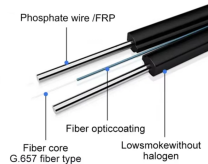

Whether you're an electrician or a DIY enthusiast, this tutorial will help you understand the fundamentals of wiring a distribution box for a residential setup.