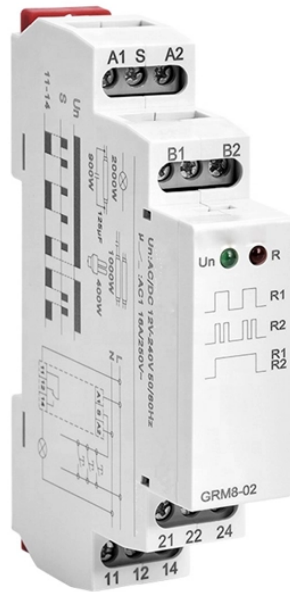

## Oman Cable Tray Elbow Price List

## Oman Cable Tray Elbow Price List

Durable cable management systems for safe, organized, and efficient wiring solutions in Oman & UAE. Cable Management Systems are essential for ...

Types of Cable Trays Steeled Cable Tray Common cable tray prices are often based on what is shopped for the most, and steel is the most used material for cable trays through CNC ...