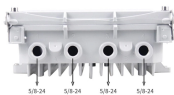

Explore our advanced guide on OM3 multimode fiber optic cables to understand the differences between OM1, OM2, and OM3, and find the best fiber patch cable for your 10G cabling ...