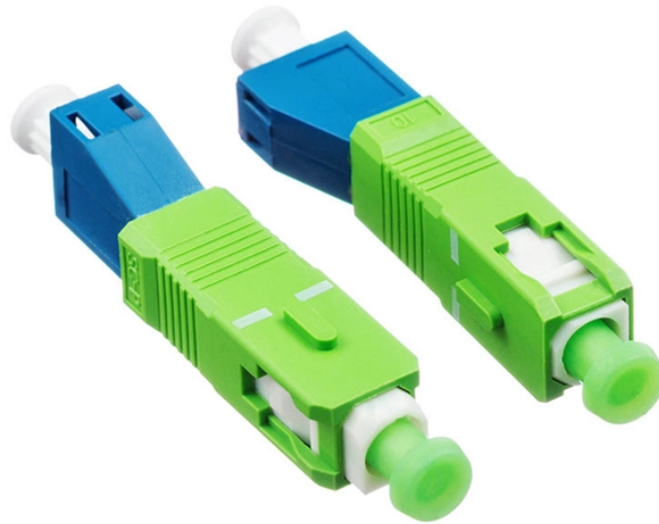

Odf patch panel factory