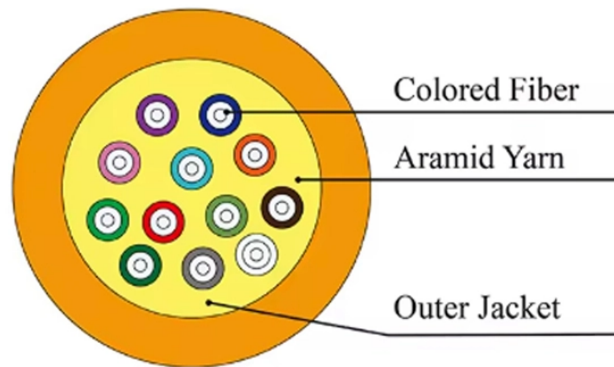

OTM-100C type optical power meter

OTM-100C type optical power meter

Scalable optical measurement for high-volume photonic testing Keysight optical power meters measure optical signal strength, providing multi-channel measurement processing and system control while ...

Santec offers a comprehensive range of Optical Power Meters designed to meet diverse testing requirements in fiber optic applications.

Testing fiber optic connections required a fiber optic power meter and fiber optic light source. These two pieces of equipment were carried side-by-side and used together to verify a fiber optic connection ...