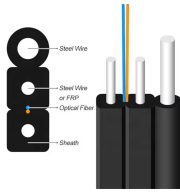

The company's technical engineer team is composed of former Huawei and ZTE core technical personnel, and has been focusing on the in-depth research on the practical application of optical ...

Fixed Optical Attenuators Product Description: Fiber Optic Attenuators, Fixed Attenuation with a Variety of Connector Types 1260 to 1620nm Wavelength Range Singlemode, also Multimode Versions ...

Get reviews, hours, directions, coupons and more for Microsoft Corporation. Search for other Direct Mail Advertising on The Real Yellow Pages®.

Contact Us

For more information, pricing, or custom network solutions, please contact us:

Website: <https://www.hashherbcafe.co.za>

Email: hello@hashherbcafe.co.za

Phone: +27 63 814 7295

Address: 15 Galaxy Road, Linbro Business Park, Johannesburg, 2065, South Africa

This document is for informational purposes only. Specifications subject to change without notice.