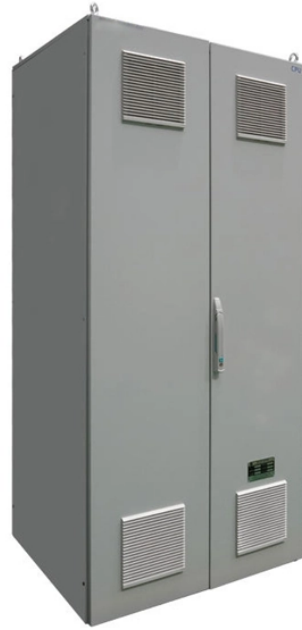

Norwegian Smart Distribution Box Price Quote