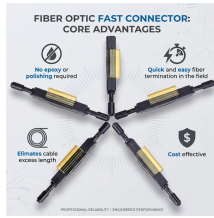

Norwegian Smart Distribution Box Price Quote

From basic metal boxes to AI-powered energy hubs, distribution systems are becoming the unseen foundation of smart buildings. Prices might seem steep for advanced units, but they pay dividends in ...