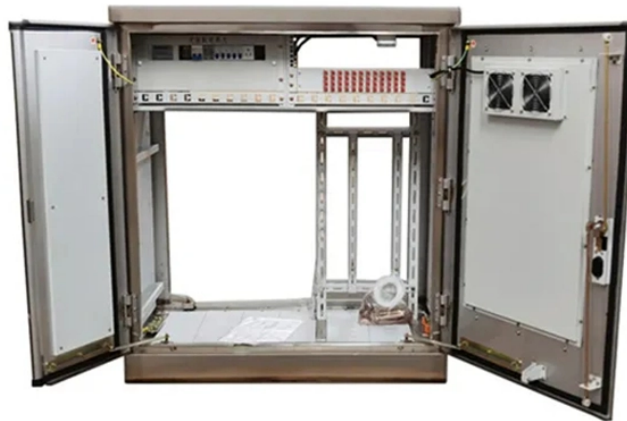

Norwegian Optoelectronics Hybrid Cable SFP

Norwegian Optoelectronics Hybrid Cable SFP

JPT delivers outdoor and hybrid fiber cable assemblies with excellent weather resistance, stable transmission, and high reliability. Ideal for data centers, 5G networks, FTTx, and industrial ...

SFP (Small Form-factor Pluggable) is a compact, hot-pluggable network interface module used to connect network devices (switches, routers, firewalls) to fiber optic or copper cables.

Learn how to select the best Active Optical Cable (AOC) with SFP for your data center or telecom network. Explore key factors like compatibility, speed, and distance to make an informed decision.

Pluggable Transceivers SFP (Small Form-factor Pluggable) transceivers (SFPs) are hot-swappable optical and electrical transceiver units, each providing a different interface according to known ...

CommScope bundles hybrid cabling to your custom specifications, using our high-performance fiber-optic, unshielded twisted pair and coaxial cables.

This cable is constructed with 3 core 2.5mm² copper conductor cable & 4 Core fibre cable with LSZH /PE jacket for internal/external applications. Hybrid cable technology offers low installation and labour ...