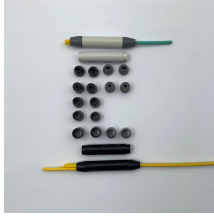

Norwegian LC fiber optic adapters are resistant to low temperature

Foss Fiber was established in 1987 and since then has become one of the largest manufacturers of fiber optic solutions in Norway. The company has a wide range of products, including standard cables, ...

TIA-604-10, FOCIS-10, GR-326, or IEC 61300 series, IEC 61754-20. Adapters provide ≤ 0.2 dB insertion loss and support an operational temperature of -40 °C to $+85$ °C and come with protective cap

Designed for cold climates (e.g., Alaska, Siberia), this fiber uses a low-shrink acrylate coating with a higher glass transition temperature (T_g), reducing microbending at low temperatures.