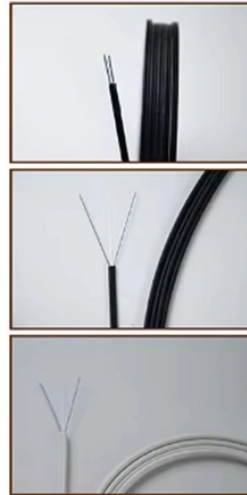

Norwegian Energy-Saving Cable Tray Materials