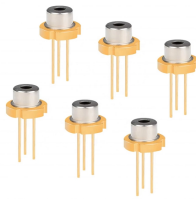

Our cable trays are made of high-quality materials that can withstand harsh conditions and have a long lifespan, reducing the need for frequent maintenance or replacement. Easy installation The cable ...