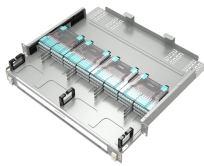

Not sure which cable tray to use for your renewable energy project? Discover the best types, materials, and design tips to reduce cost and improve performance.