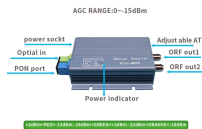

North Macedonia wholesale 10G OLT optical line terminal

North Macedonia wholesale 10G OLT optical line terminal

The Tellabs FlexSym® OLT2 Optical Line Terminal is a multi-purpose Optical Line Terminal (OLT) enabling open, simple, and scalable connectivity for wired and wireless networks over fiber and ...

Our SDX 6000 Series of software-defined optical line terminals (OLTs) consists of open and disaggregated access devices that support a broad range of PON standards, including 10G Combo ...

GPON and EPON equipment Our GPON and EPON equipment is consisted of OLT (Optical Line Terminal) and ONT (Optical Network Terminal).