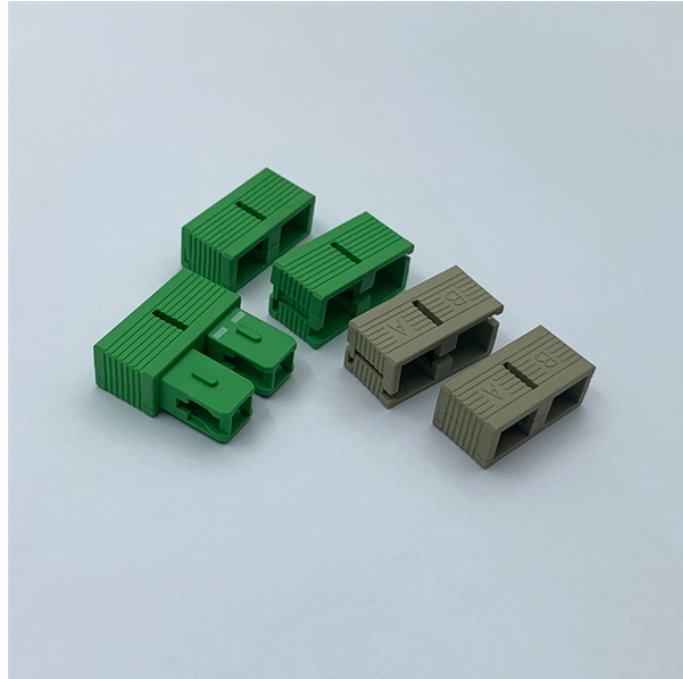

North Macedonia wholesale 10G OLT optical line terminal

North Macedonia wholesale 10G OLT optical line terminal

The Tellabs FlexSym® OLT2 Optical Line Terminal is a multi-purpose Optical Line Terminal (OLT) enabling open, simple, and scalable connectivity for wired and wireless networks over fiber and ...

Our SDX 6000 Series of software-defined optical line terminals (OLTs) consists of open and disaggregated access devices that support a broad range of PON standards, including 10G Combo ...

GPON and EPON equipment Our GPON and EPON equipment is consisted of OLT (Optical Line Terminal) and ONT (Optical Network Terminal).

Cortina family of Optical Line Terminal (OLT) SoCs completes the end-to-end solutions for EPON and 10G-EPON applications. Our silicon devices have been interoperability-tested, field-proven and ...

The S7500X-G series PON product is a new generation of high-end multi-service access OLT device launched by New H3C Technologies Co., Ltd. for converged service networks, and it is also a ...

The Entra SF-4X Access Node is an environmentally hardened remote optical line terminal (R-OLT) with four 10 Gb/s Ethernet Passive Optical Network (EPON) ports and up to four 10 Gb/s Ethernet uplinks.