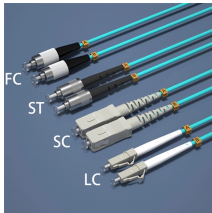

All explosion-proof enclosures, lighting or power distribution boxes are manufactured using the latest technologies, both mechanical and electrical, using materials able to resist in most highly corrosive ...