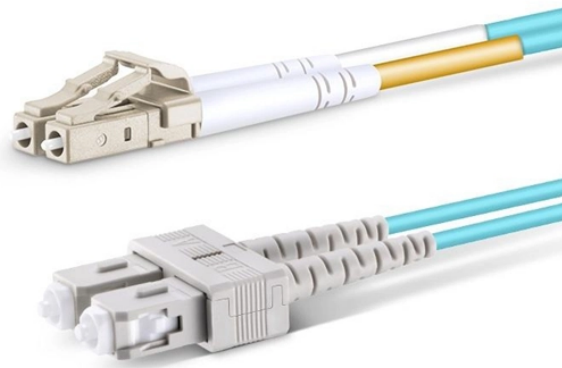

## North Macedonia 24-core single-mode ASS overhead optical cable s

24 core single mode fiber optic cable for outdoor use. GYTS, ...

Overview: The 24 Cores ADSS (All-Dielectric Self-Supporting) Fiber Optic Cable is designed for aerial power line and telecommunication network applications requiring high mechanical strength and ...

24 Core Single mode 9/125, Loose Tube jelly filled Cables, Multitube, Single Sheath - Outdoor Armored Cable - ECCS-Corrugated, complying to 9/125 ITU G.652.

We offer worldwide delivery for our Single Mode Fiber Cable solutions, empowering your projects with reliable and high-performance data transmission over long distances.