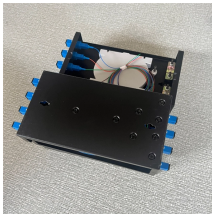

This sc upc single mode fiber patch cord carries a single 9/125 μm OS2 fiber core through a low-smoke zero-halogen (LSZH) outer jacket. The result is a fiber optic cable patch cord that performs flawlessly ...

This comprehensive market intelligence report delivers an in-depth analysis of the evolving landscape of the single core fiber optic patch cord industry, emphasizing strategic insights...