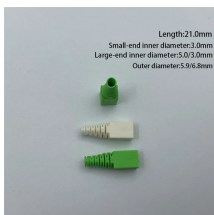

The north of a place, country, or region is the part which is in the north.