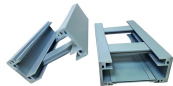

Nordic Support Cable Tray Supply

Nordic Support Cable Tray Supply

Discover cable tray supports at TechLine Mfg. Choose from hangers, brackets, and clamps for your needs. Contact us today for custom or standard-sized brackets!

Nordic's cable support brackets are strut channels designed to accommodate cable clamps to hold heavy cables in place.

Distributor of cabletrays including wire mesh, fiber, straight sectioned, and bendable cabletrays. Made from galvanized steel, carbon steel, and PVC materials. Features vary depending ...