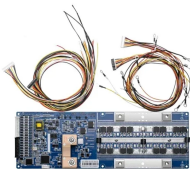

Nordic's cable support brackets are strut channels designed to accommodate cable clamps to hold heavy cables in place.

Distributor of cabletrays including wire mesh, fiber, straight sectioned, and bendable cabletrays. Made from galvanized steel, carbon steel, and PVC materials. Features vary depending ...