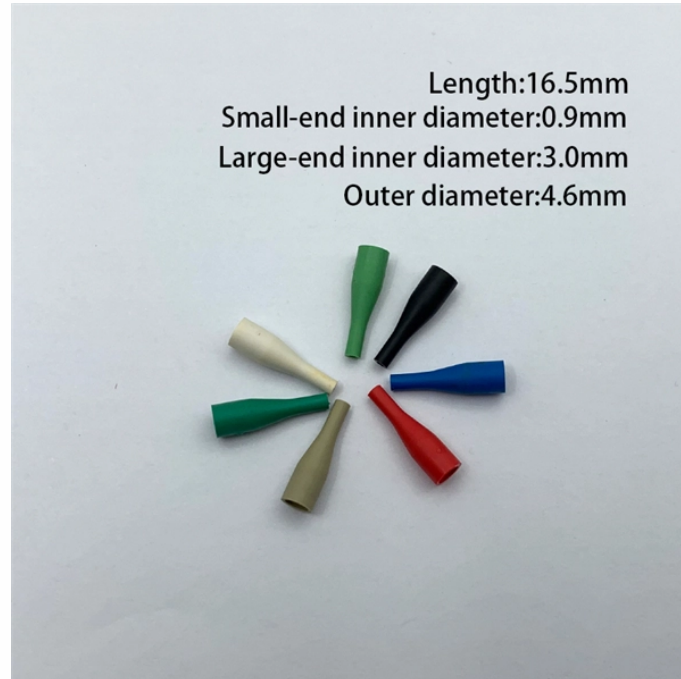

Nordic Large-Span Cable Tray Manufacturer

Nordic Large-Span Cable Tray Manufacturer

As an industry leader in cable tray, Eaton offers one of the widest ranges of cable management solutions available in the market today with its B-Line series portfolio. With unmatched quality and service, we ...