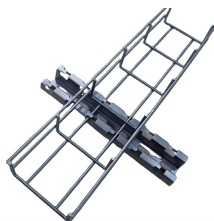

Explore the complete breakdown of distribution box costs, including safety features, scalability options, and operational benefits. Learn how to maximize your investment in electrical distribution systems.