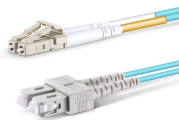

Nordic Explosion-Proof Distribution Boxes

Come work with us! Nordic Fiberglass manufactures box pads for pad mount transformers, switchgear, and other pad mount equipment, sectionalizing cabinets, secondary pedestals, ground sleeves, hand ...

Atex control stations, explosion protected control units and distribution boxes made stainless steel maritime grade AISI 316L or AISI 304L. Atex Delvalle provides a custom build facility for Hazardous ...