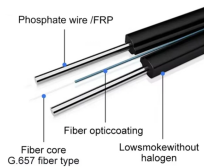

Nordic Explosion-Proof Distribution Boxes

Come work with us! Nordic Fiberglass manufactures box pads for pad mount transformers, switchgear, and other pad mount equipment, sectionalizing cabinets, secondary pedestals, ground sleeves, hand ...

Atex control stations, explosion protected control units and distribution boxes made stainless steel maritime grade AISI 316L or AISI 304L. Atex Delvalle provides a custom build facility for Hazardous ...