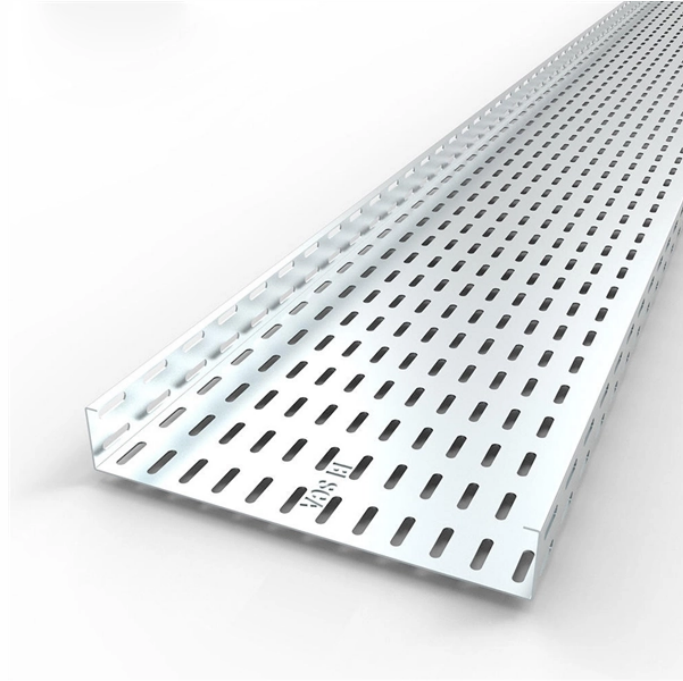

Nigerian polarization-maintaining fiber optic cable 4 cores

Nigerian polarization-maintaining fiber optic cable 4 cores

The goal in such applications is to minimize the amount of power coupled from one polarization state to another, or to keep the two polarization modes propagating in two separate ...

Plot 218 Shettima Munguno Crescent, Utako, Abuja. Nigeria. © 2014 NanoCom International Limited. Website by KTB Consult.

In polarization-maintaining single-mode fibers (PM fibers), the fiber symmetry is broken by integrating stress elements in the fiber cladding. The light is then guided in two perpendicular principle states of ...

This high-performance Polarization Maintaining (PM) Fiber Patch Cord is engineered for precision-critical optical systems. Using Panda-type PM fibers and carefully aligned connectors, it ...

These polarization-maintaining fiber optic patch cables are terminated on both ends with high-quality, narrow key, ceramic FC/PC connectors. These cables are available from stock and feature a high ...

Image of the cross section of a polarization-maintaining optical fiber patch cord, taken with an illuminated microscopic viewer called a fiberscope. The two small, eye-like circles are the stress rods and the ...