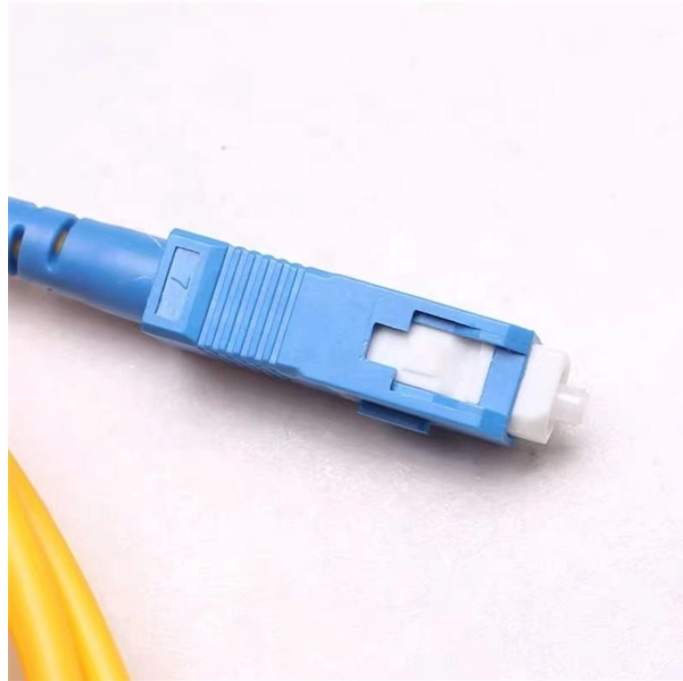

## Nigerian bend-insensitive fiber optic cable 2 cores

## Nigerian bend-insensitive fiber optic cable 2 cores

We gives best high quality/medium/low voltage cable fire resistant cables, fiber-optic cable and...

FTTH Drop Cable Last-Mile Fiber Flat, round, and self-supporting drop cables with G.657A bend-insensitive fiber for FTTH last-mile deployment.

Bend-insensitive fiber (BIF) is fiber optic cable that doesn't lose transmission power even when bent beyond its average radius. The cable has an extra layer of material around its core that ...

Our G.657.A2 bend insensitive single mode bare fiber is a premium ITU-T G.657.A2 / G.652.D compliant optical fiber, ideal for FTTH networks, FPV drone systems, data centers, and MDU installations. This ...

Outdoor FTTH flat cable is made of Flame,Retardant Black PE and has a supporting wire for aerial installation.,Fiber used in these cables are bend insensitive and can be used for,applications where ...