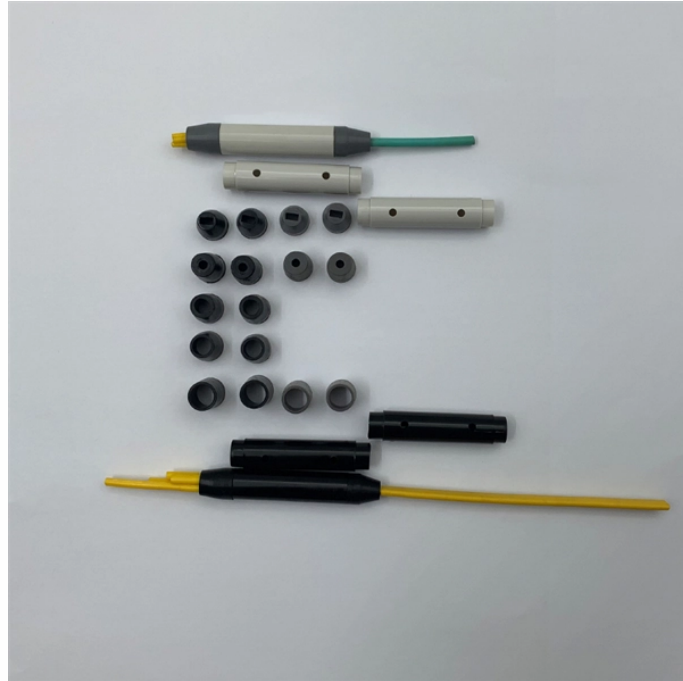

Niger Tray Cable Tray Costs