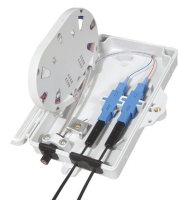

## Nicaragua Single Fiber Bidirectional 800G

The Vchung OSFP-800G-FR8+ are designed for 800 Gigabit Ethernet links over 2km of single-mode fiber. The module has 8 independent channels of electrical input/output, each operating at up to ...

Arista's transceivers and cables offer customers a wide variety of connectivity options over copper or fiber for data center and HPC environments.

An 800G optical module with single-mode bidirectional fiber includes a housing and a printed circuit board (PCB) substrate, where two lenses are provided on the PCB substrate side by side;...