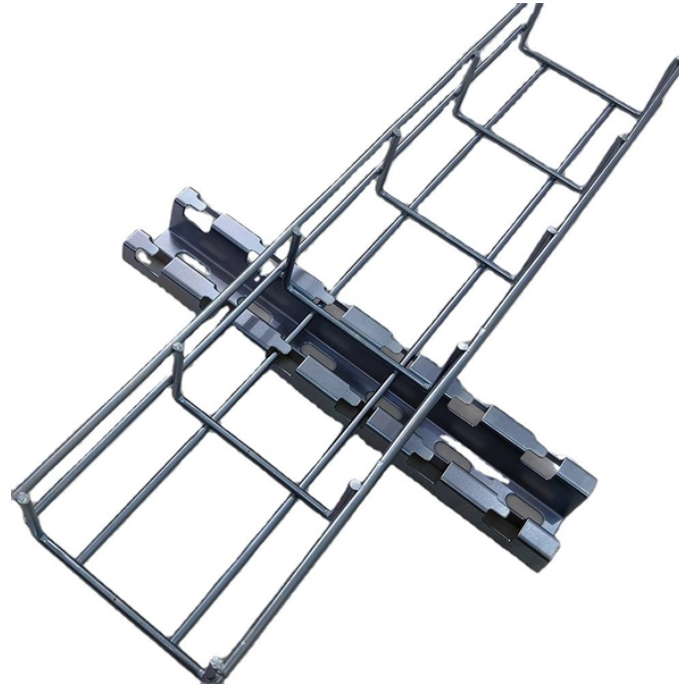

New Zealand distributor s low-power optical module 10G

New Zealand distributor s low-power optical module 10G

We can deliver the 10Gtek 10GBase-SR SFP+ LC Transceiver, 10G 850nm Multimode SFP Module, up to 300 Meters, for Cisco SFP-10G-SR, Meraki MA-SFP-10GB-SR, Ubiquiti UniFi UF-MM-10G, ...

Elevate your network with Ubiquiti UFiber SFP+ Single-Mode Fiber Module 10 Gbps 2 Pack. Enjoy 10 Gbps speeds with this 2-pack solution. Upgrade today!

Cisco 1000BASE-LX/LH SFP transceiver module for MMF and SMF, 1300-nm wavelength extended operating temperature range and DOM support, dual LC/PC connector Ships tomorrow

SKU: SFP-10G-LR-EXTI Extreme compatible SFP+ 10G Transceiver for SMF with a reach of 10KM. Fully compliant with Extreme | Industrial temperature rated.

The 10 Gbps Single-mode Optical Module is a duplex transceiver that delivers up to 10 Gbps speed over distances up to 10 kilometers. AKA UACC-OM-SM-10G-D2.