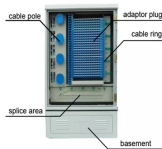

The list below showcases the top MLM companies in the direct selling industry of New Zealand that have excelled in the industry due to their splendid performance.