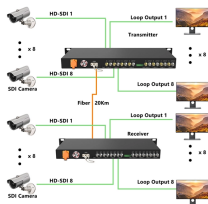

Using wire mesh cable tray systems involves selecting the right components, planning the layout, and following precise installation steps. Proper installation ensures efficient cable management, safety, ...