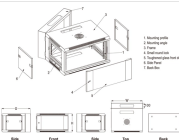

Mesh cable tray systems Mounting instructions © 2020 OBO Bettermann Holding GmbH & Co. KG Reprinting, even of extracts, as well as photographic or electronic reproduction are prohibited! Table ...