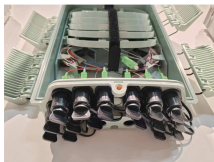

CommScope offers a variety of low-loss LC, SC, SN and MPO fiber optic connectors that deliver superior mechanical and optical performance.

Hexatronic delivers cost-efficient fiber optic solutions for telecom infrastructure projects across New Zealand. Whether you are working with Fiber To The Home, connecting a campus, deploying core ...