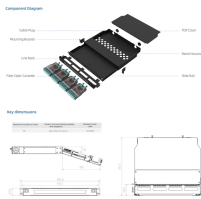

## New Zealand Bissau Cable Tray Supplier

Stern Cable Trays offer strong, easy-to-install cable management for electrical & data cabling. Durable steel trays for commercial & industrial projects. Buy online now from Equip Supply New Zealand.