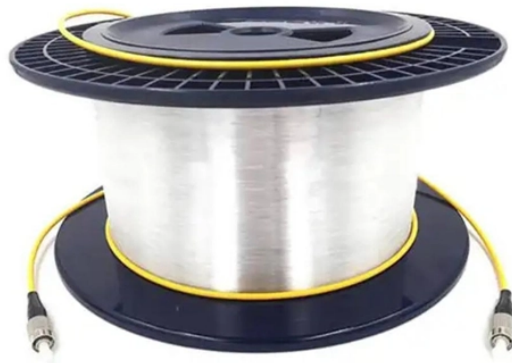

New African Materials for Cable Tray Accessories

New African Materials for Cable Tray Accessories

Every product undergoes rigorous quality inspections to ensure it meets strict performance standards before delivery. Our commitment to excellence has earned us recognition ...

Discover our wide range of High-Quality Cable Trays that are manufactured in Kenya. Our Cable Trays Provide an economical and effective method of protecting, supporting, and transporting cables in ...

Cable Basket Trays & Accessories For routing and helping several cable runs, the basket cable tray is the go-to solution. For proper cable ventilation, the wire-frame composition enables air to circulate. ...

We, the renowned Electrical Cable Trays Manufacturer and Supplier in Africa, use premium materials like galvanized steel, stainless steel, and fiberglass to manufacture our cable trays. We ensure our ...