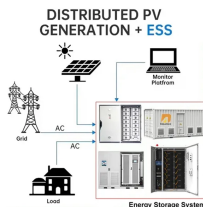

In this guide, you'll learn how to approach Cisco network topology diagrams with confidence and create visuals that are practical, accurate, and easy to understand.