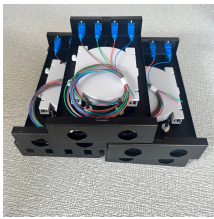

## Network cabinet grounding wire pricing

Ensure installation security and electrical performance with Grounding and Bonding solutions. The 19" mount grounding bar is 0.25" thick by 1" wide with #10-32 tapped holes; isolating mounts with ...

These Grounding Kits from Great Lakes come complete with tinned copper grounding straps and all necessary washers and nuts, making it easy to achieve efficient power flow throughout your cabinet. ...

Retrofit grounding kit for installation on cabinets with cage nut rail fasteners and rail depth up to 30" (.75m); includes one RGRB19U grounding busbar kit and one CGJ630UB front to back rail jumper kit.