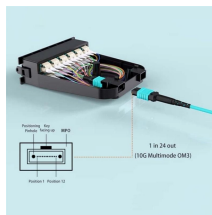

Learn how to choose the right fiber optic patch panel for your network. Compare features, connector types, and Amerifiber's reliable, USA-made options.