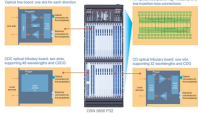

## Network Rack Matrix Design Diagram

## Network Rack Matrix Design Diagram

With Microsoft Visio, you can quickly build a rack diagram from equipment shapes that conform to industry-standard measurements. The shapes are designed to fit together precisely, and their ...

Overview  
What do you want to do?  
Create a rack diagram  
Generate equipment reports  
A rack diagram helps make quick work of designing and documenting a rack of network equipment.  
W...  
With Microsoft Visio, you can quickly build a rack diagram from equipment shapes that conform to industry-standard measurements. The shapes are designed to fit together precisely, and their connection points make them easy to snap into place.  
See more on [support.microsoft Visual Paradigm](https://support.microsoft.com/visual-paradigm)

Create professional rack diagrams in Excel for efficient server management and organization.

Creating a rack diagram can help you plan and organize your equipment in an optimal fashion. SmartDraw has a number of rack drawings and elevations included that you can easily edit and ...