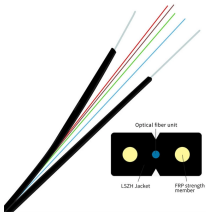

Buy PDU-Power Distribution Unit at best price for your critical and sensitive areas of IT Infrastructures. Link Basic Power Distribution Units and Solutions Nepal.

Nepal - Shop for Best Online at Daraz .np Wide Variety of distribution cabinet. Great Prices, Even Better Service.