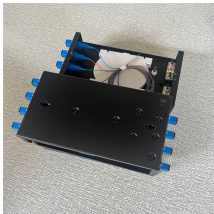

Nepal Fiber Optic Cable Terminal Box 12 Cores

Nepal Fiber Optic Cable Terminal Box 12 Cores

Designed for scalability, this box accommodates up to 12 fiber optic cables, making it ideal for both small and expansive network deployments.

The 12 cores plastic fiber optic distribution box provides a protected connection point for the feeder cable and drop cable in FTTH and FTTx networks. It integrates optical fibre splicing, splitting, distribution, ...

FTTH Box Our terminal box is available for the distribution and terminal connection for various kinds of optical fiber systems, especially suitable for mini-network terminal distribution, in which the optical ...

This compact and robust box offers reliable protection for fiber cables and is ideal for connecting and managing FTTx fibers in both indoor and outdoor settings.

It is especially for connecting and protection for fiber cable for FTTH. This terminal box applies to the communications room and various network room wall installation or desktop installation.