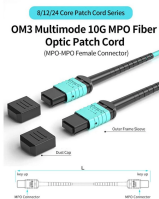

Enterprise SONiC based 32 port 400G QSFP-DD aggregation core switch for aggregation spine architecture, which line rate L3 up to 12.8Tbps, Marvell Falcon, ROCEv2 EVPN Multi homing supported.