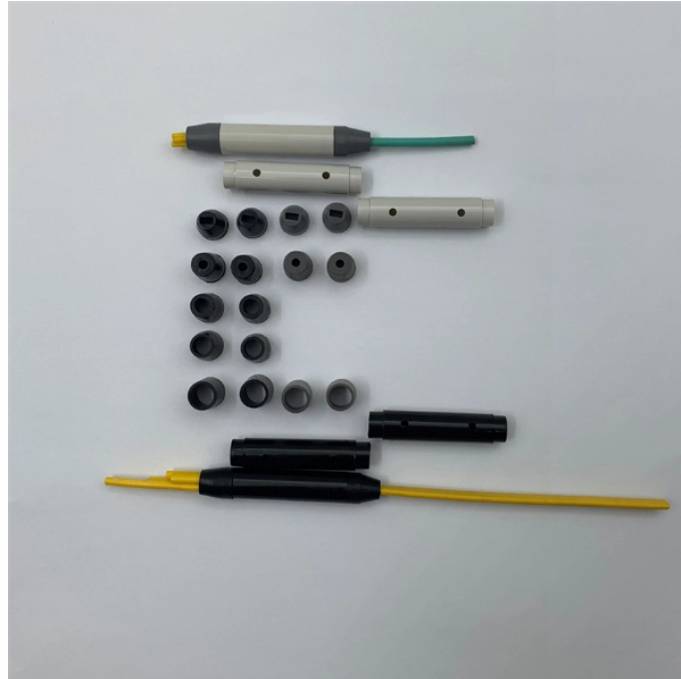

Nauru Base Station Communication Tower

Overview

During the wireless era, the island country of Nauru saw a variety of colonial rulers. It was annexed by Germany in 1888 and incorporated into the Marshall Islands protectorate. Following the outbreak of W.