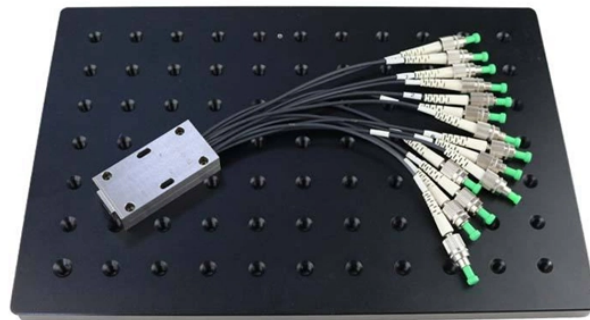

Namibian Dustproof Distribution Box Wholesale