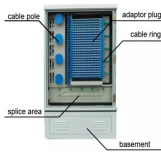

Namibia Access Switch 25G

Namibia Access Switch 25G

High-performance switching with up to 25G SFP28, 10GbE & 2.5GbE PoE+++ for robust, high-capacity networking.

Sort by: Best selling View Only 1 left SCOOP CUDY 5 Port Gigabit Desktop Switch N\$198.81 No reviews In stock

What is a 25G transceiver? A 25G transceiver is a networking device that enables high-speed data transfer between devices in a network. It is typically used in conjunction with a 25G switch and is ...

Elevate your connectivity with Datacom's Network Hardware Sales. Choose from a range of Routers, Switches, and Advanced Networking Devices designed to empower your business operations, ...

The switch implements 48 SFP28 25 GbE and 12 QSFP28 100 GbE ports in the 1RU chassis. The built-in switch chip provides bandwidth up to 3.2 Tbps and can provide line-speed L2 and L3 switching, ...