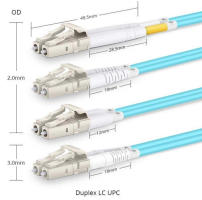

QNAP's 25GbE Switch with abundant switching features provides secure and steady network connections, thus guaranteeing the quality of your applications and services.