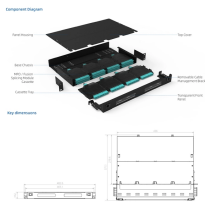

Multimode fiber optic patch cord unit

Multimode fiber optic patch cord unit

Have any questions? Talk with us directly using LiveChat.

Multimode fiber optic pigtails also offer key advantages over their single mode counterparts. By using a larger-diameter glass core, multimode pigtails allow a higher-volume of information transfer. This ...

Fiber Instrument Sales offers a wide variety of multimode simplex and duplex patchcords. Offered in 50um with OM3 and OM4 and also in 50um & 62.5 um OM1 and OM2. Need information? Learn ...

FLYPROFiber- 3M-6Pack OM4 LC to LC Fiber Patch Cable, MM Multimode Fiber Optic Cable, MMF Multi Mode Fiber Jumper Cord, 10Gb/40Gb/100Gb, Duplex, 50/125um, LSZH, 3M (10ft)-6Pack