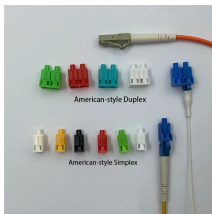

Fiber Instrument Sales offers a wide variety of multimode simplex and duplex patchcords. Offered in 50um with OM3 and OM4 and also in 50um & 62.5 um OM1 and OM2. Need information? Learn ...

FLYPROFiber- 3M-6Pack OM4 LC to LC Fiber Patch Cable, MM Multimode Fiber Optic Cable, MMF Multi Mode Fiber Jumper Cord, 10Gb/40Gb/100Gb, Duplex, 50/125um, LSZH, 3M (10ft)-6Pack

Fiber Optic Patch Cord In this category, you will find various duplex and simplex LC/SC/FC/ST/Uniboot LC/MDC fiber optic patchcords, which are used to connect network devices such as switches, ...

Thorlabs offers a variety of step-index and graded-index multimode fiber optic patch cables with standard FC/PC or SMA connectors, including square-core fiber. AR-coated and uncoated fluoride ...