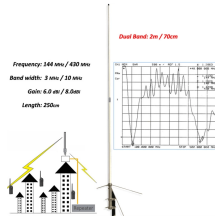

258880845 GameChanger Shielded OSP AIA Cable Shielded Twisted Pair CM 600V AWM Aluminum Interlocked Armor 1000' The Paige GameChanger Cable is a high-performance network cable ...

The vast majority of commercial buildings and data centers fall within these ranges, and because of LOMMF's lower installation and operation costs, make it the optimal choice even when considering ...