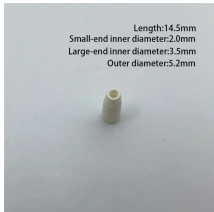

Call us 24/7! manager@nakuoptics .